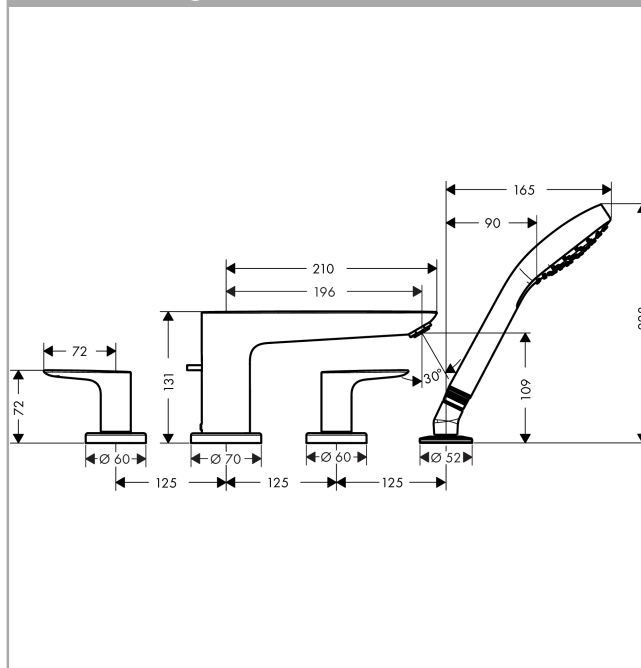

Scale drawing