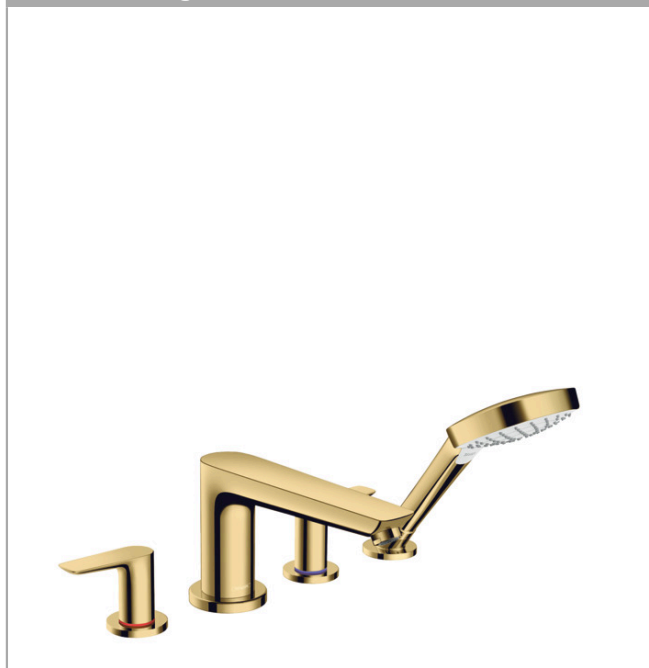

Talis E

4-hole rim mounted bath mixer

Surfaces: **Polished Gold Optic** Article Number: **71748990**

Description

product features

- consists of: 4-hole rim mounted bath mixer, hand shower
- 2 functions
- projection 196 mm
- maximum pull-out length of hand shower: 1.60 m
- maximum flow rate at 3 bar: 23,8 l/min
- flow rate for bath spout at 3 bar: 23,8 l/min
- flow rate of hand shower at 3 bar: 16,7 l/min
- min. operating pressure: 1 bar
- non-return valve
- connection dimension: DN15

Technology

Design awards

Product image

Scale drawing

Flowchart

Talis E
4-hole rim mounted bath mixer
 Surfaces: **Polished Gold Optic** Article Number: **71748990**

Exploded Drawing

Year of production: >11/19