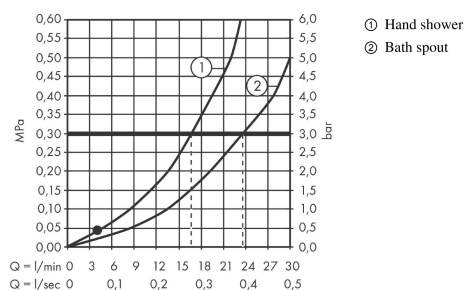

Talis E

4-hole rim mounted bath mixer

Surfaces: **Polished Gold Optic** Article Number: **71748990**

Description

product features

- consists of: 4-hole rim mounted bath mixer, hand shower
- 2 functions
- projection 196 mm
- maximum pull-out length of hand shower: 1.60 m
- maximum flow rate at 3 bar: 23,8 l/min
- flow rate for bath spout at 3 bar: 23,8 l/min
- flow rate of hand shower at 3 bar: 16,7 l/min
- min. operating pressure: 1 bar
- non-return valve
- connection dimension: DN15

Technology

Design awards

Product image

Scale drawing

Flowchart

Talis E
4-hole rim mounted bath mixer
 Surfaces: **Polished Gold Optic** Article Number: **71748990**

Exploded Drawing

Year of production: >11/19