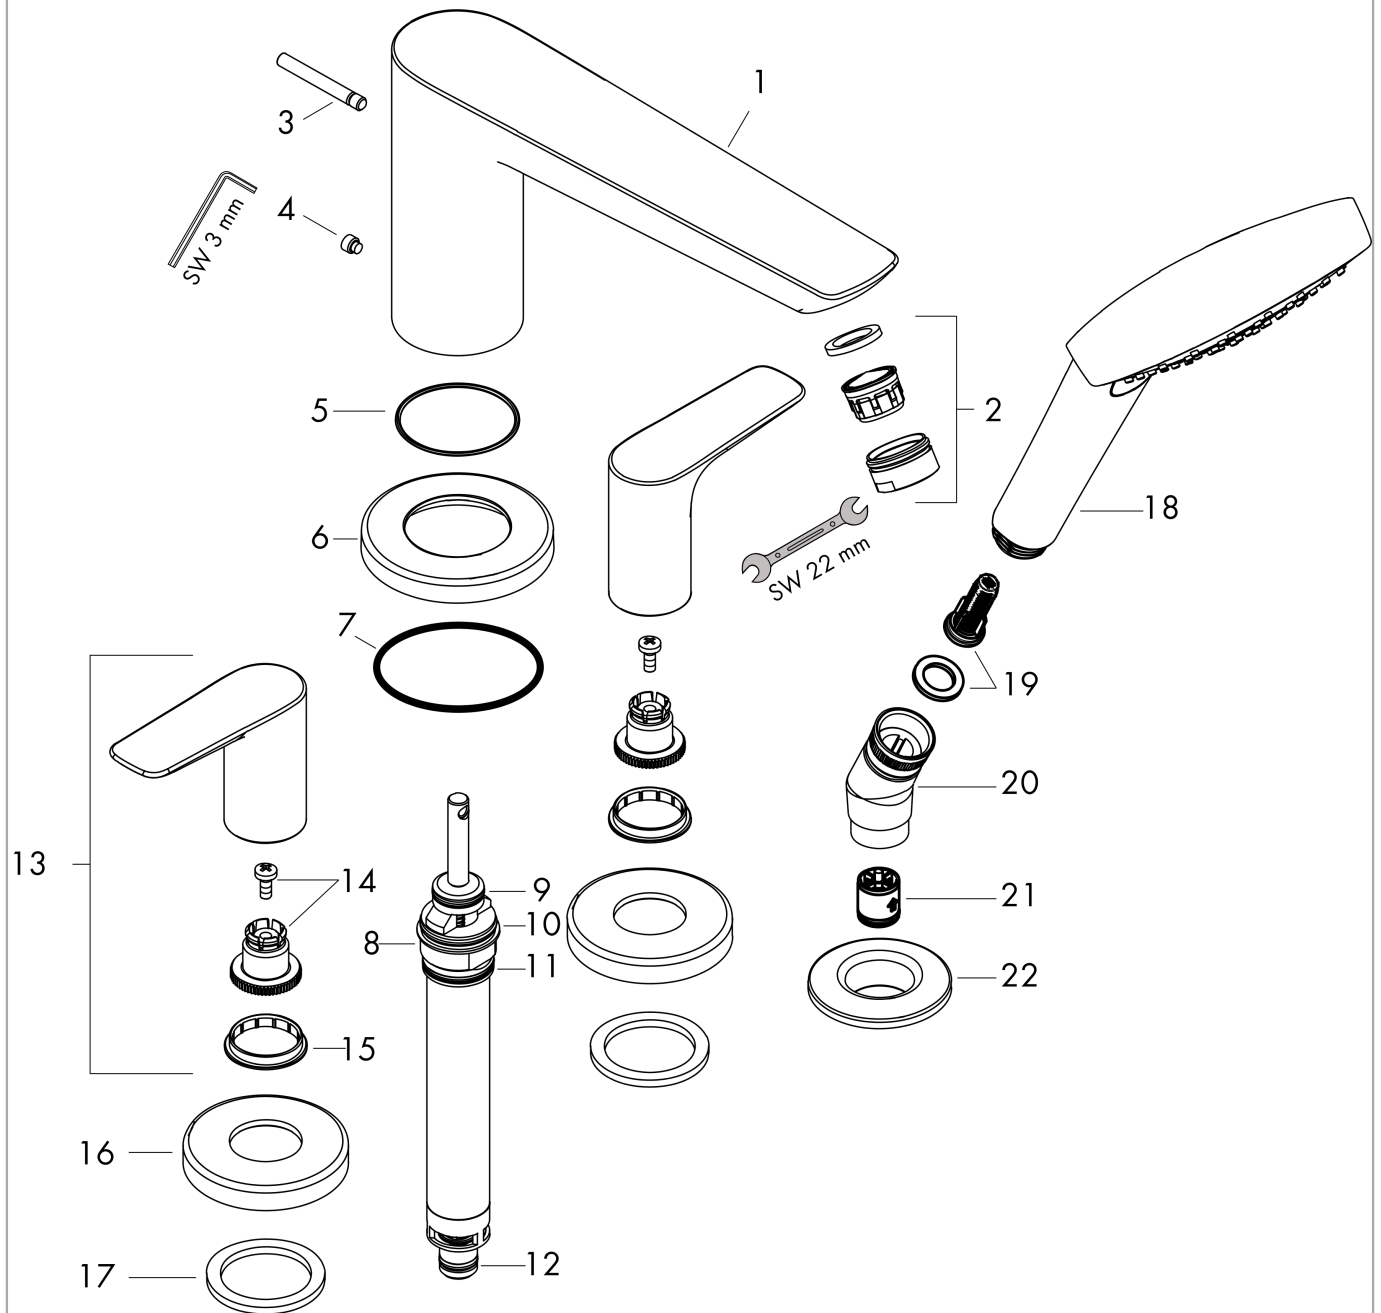

Talis E

4-hole rim mounted bath mixer

Surfaces: **Polished Gold Optic** Article Number: **71748990**

Description

product features

- consists of: 4-hole rim mounted bath mixer, hand shower
- 2 functions
- projection 196 mm
- maximum pull-out length of hand shower: 1.60 m
- maximum flow rate at 3 bar: 23,8 l/min
- flow rate for bath spout at 3 bar: 23,8 l/min
- flow rate of hand shower at 3 bar: 16,7 l/min
- min. operating pressure: 1 bar
- non-return valve
- connection dimension: DN15

Talis E

4-hole rim mounted bath mixer

Surfaces: **Polished Gold Optic** Article Number: **71748990**

Spare part list

Year of production: >11/19

| Pos. | Description | Article Number | Price | PU |
|------|-------------------------------------|----------------|-----------|----|
| 1 | spout cpl. | 92780990 | - | 1 |
| 2 | aerator M24x1 (30 l/min) | 96512990 | - | 1 |
| 3 | diverter knob | 98707990 | - | 1 |
| 4 | hollow set screw M6x6 | 97660000 | - | 1 |
| 5 | O-ring 41x1,5 | 98168000 | - | 1 |
| 6 | escutcheon Ø 70 mm | 97779990 | - | 1 |
| 7 | O-ring 58x3 | 98202000 | - | 1 |
| 8 | selector assy | 96775000 | - | 1 |
| 9 | O-Ring 23x2,5 | 98183000 | - | 1 |
| 10 | O-Ring 22x2 | 98185000 | - | 1 |
| 11 | O-Ring 14x2,5 | 98189000 | - | 1 |
| 12 | O-ring 9x2,5 | 98217000 | - | 1 |
| 13 | handle | 92779990 | - | 1 |
| 14 | handle fixing set | 94184000 | - | 1 |
| 15 | set of color-rings cold / hot water | 95819000 | - | 1 |
| 16 | escutcheon | 31098990 | - | 1 |
| 17 | flat seal | 98749000 | - | 1 |
| 18 | handshower | 26814XXX | > € 44,15 | - |
| 19 | filter insert | 97708000 | - | 1 |
| 20 | shower holder | 28071990 | - | 1 |
| 21 | set of non return valves DW 15 | 94074000 | - | 1 |
| 22 | escutcheon Ø 52 mm | 97159990 | - | 1 |
| a | concealed item | 13244180 | - | 1 |
| b | Grease | 90920000 | - | 1 |